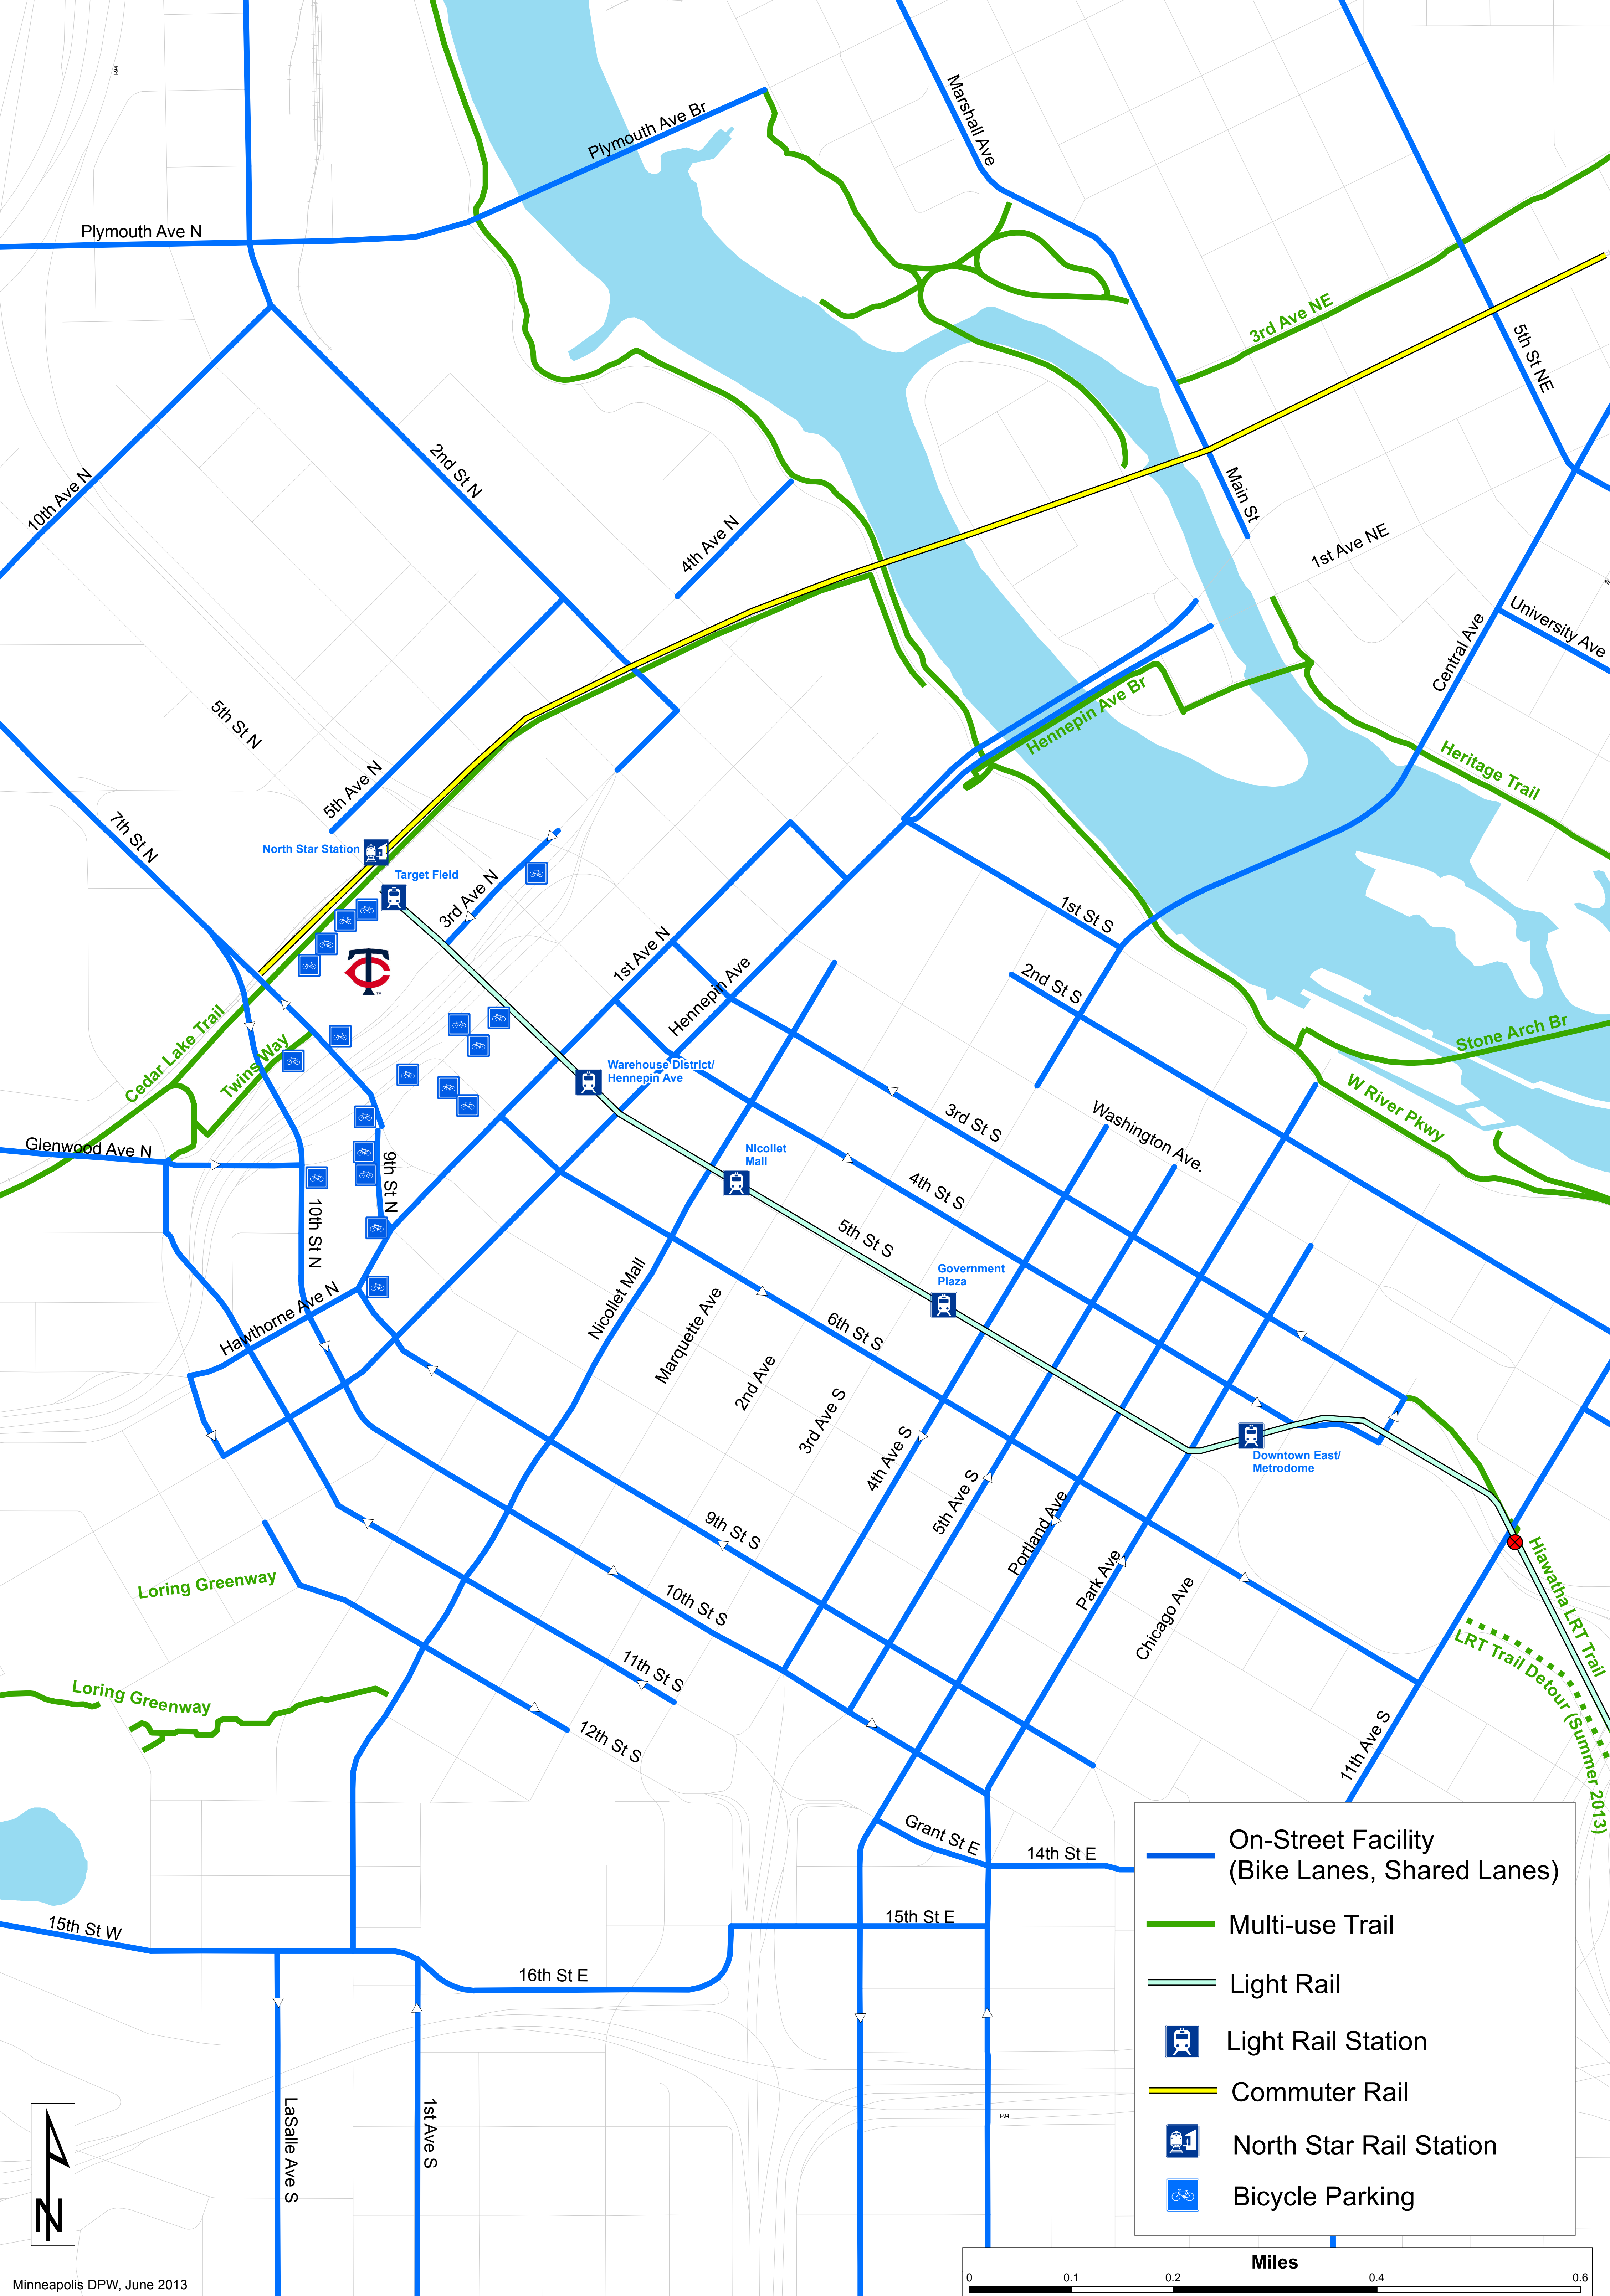

Existing Minneapolis Bikeways June 2013

- On-Street Facility
(Bike Lanes, Shared Lanes)
- Multi-use Trail
- Light Rail
-  Light Rail Station
- Commuter Rail
-  North Star Rail Station
-  Bicycle Parking