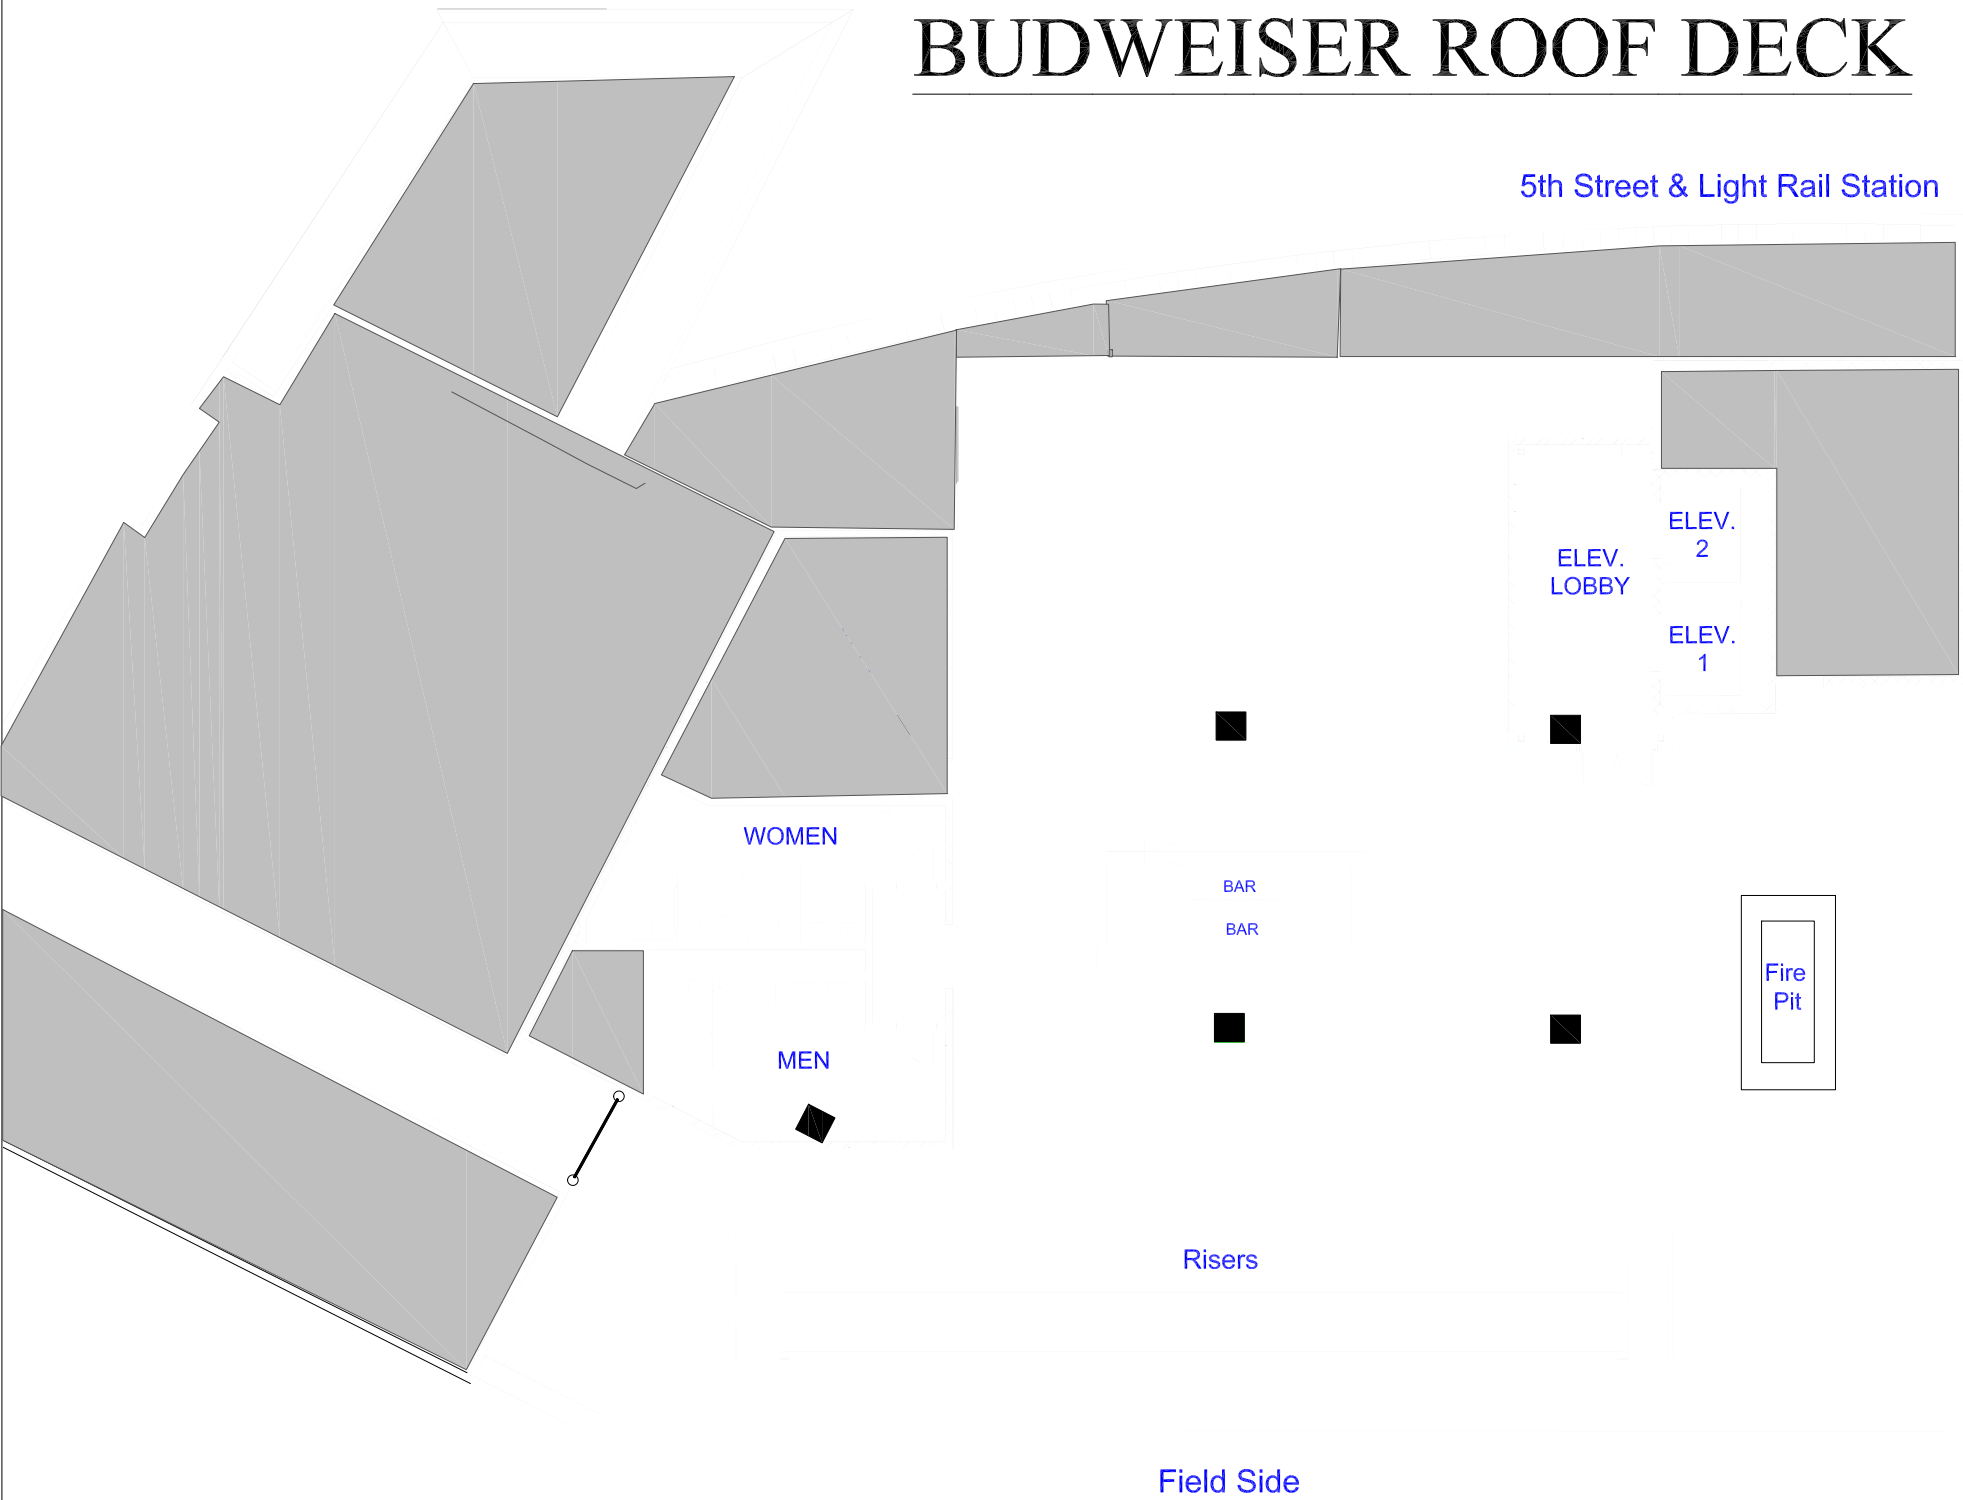

BUDWEISER ROOF DECK

5th Street & Light Rail Station

Field Side