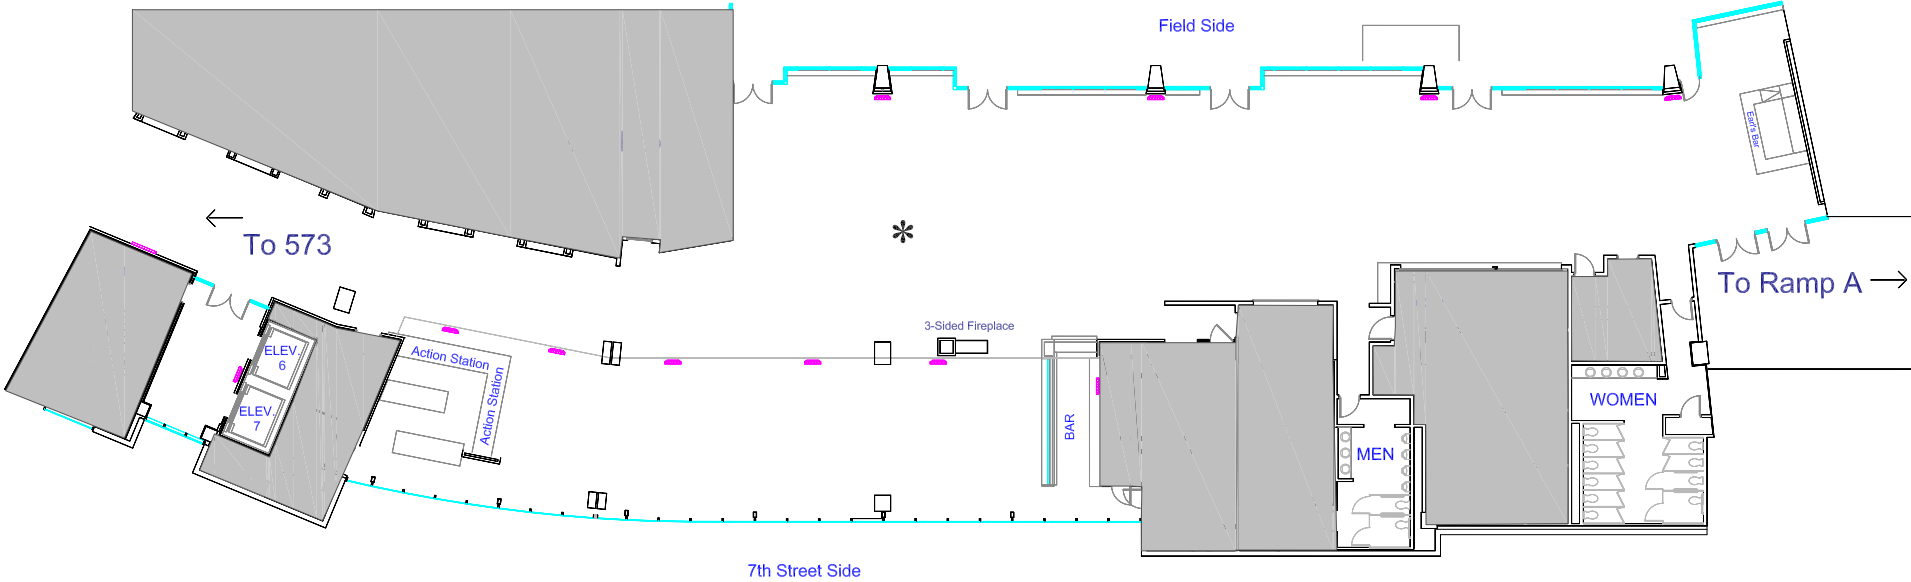

# Puckett Atrium

\* 208 v/ 3 phase/ 100 amp Electrical Connection