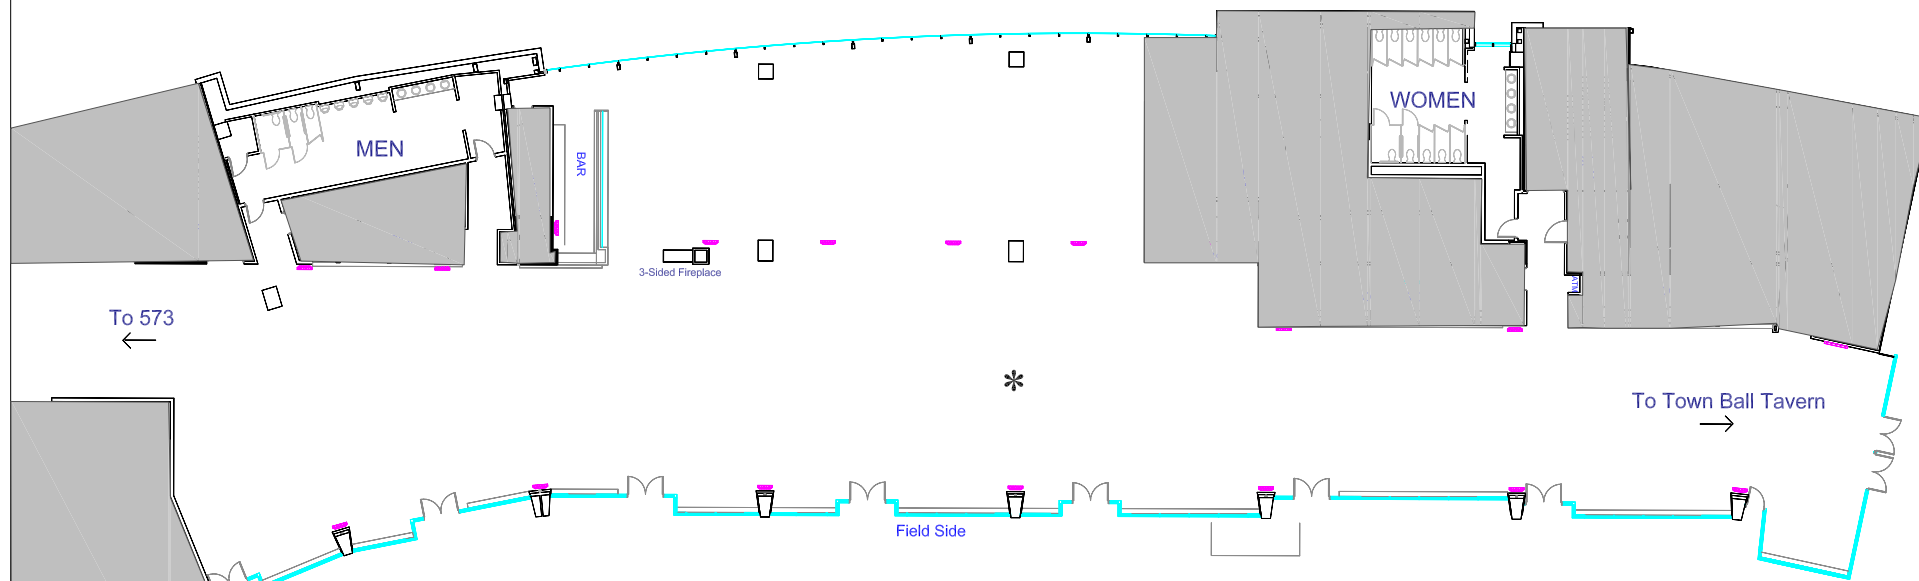

# Carew Atrium

\* 208 v/ 3 phase/ 100 amp Electrical Connection